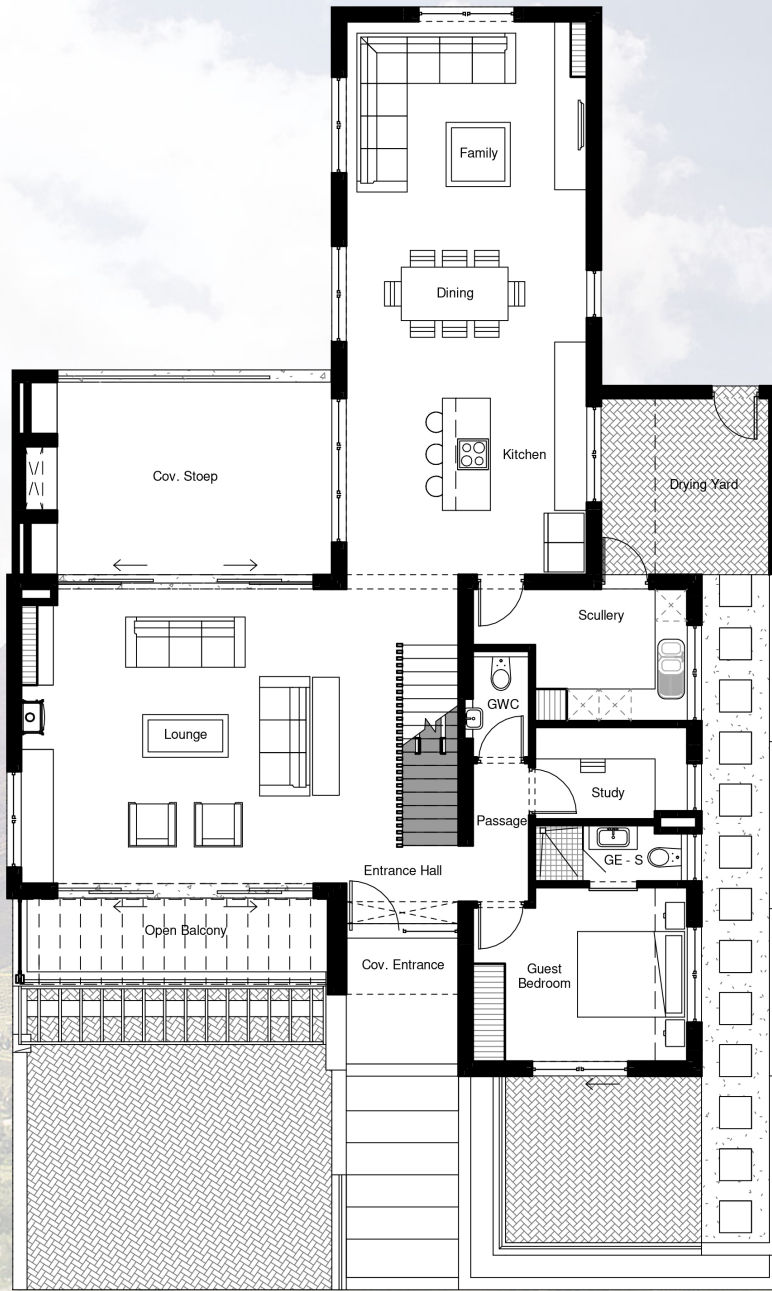

TYPE A

GROUND STOREY PLAN
SCALE 1:100

RED ATLANTIC
ARCHITECTURE

www.argitek.co.za

MENTOOR
MOUNTAIN ESTATE

Basement:	
- Garage	64.00 sqm
Ground:	
- House	145.00 sqm
- Covered Stoep	23.00 sqm
- Covered Balcony	10.00 sqm
- Covered Entrance	2.00 sqm
First:	
- House	92.00 sqm
- Open Balcony	10.00 sqm
Grand Total (excl external spaces)	301.00 sqm
Grand Total (incl external spaces)	336.00 sqm