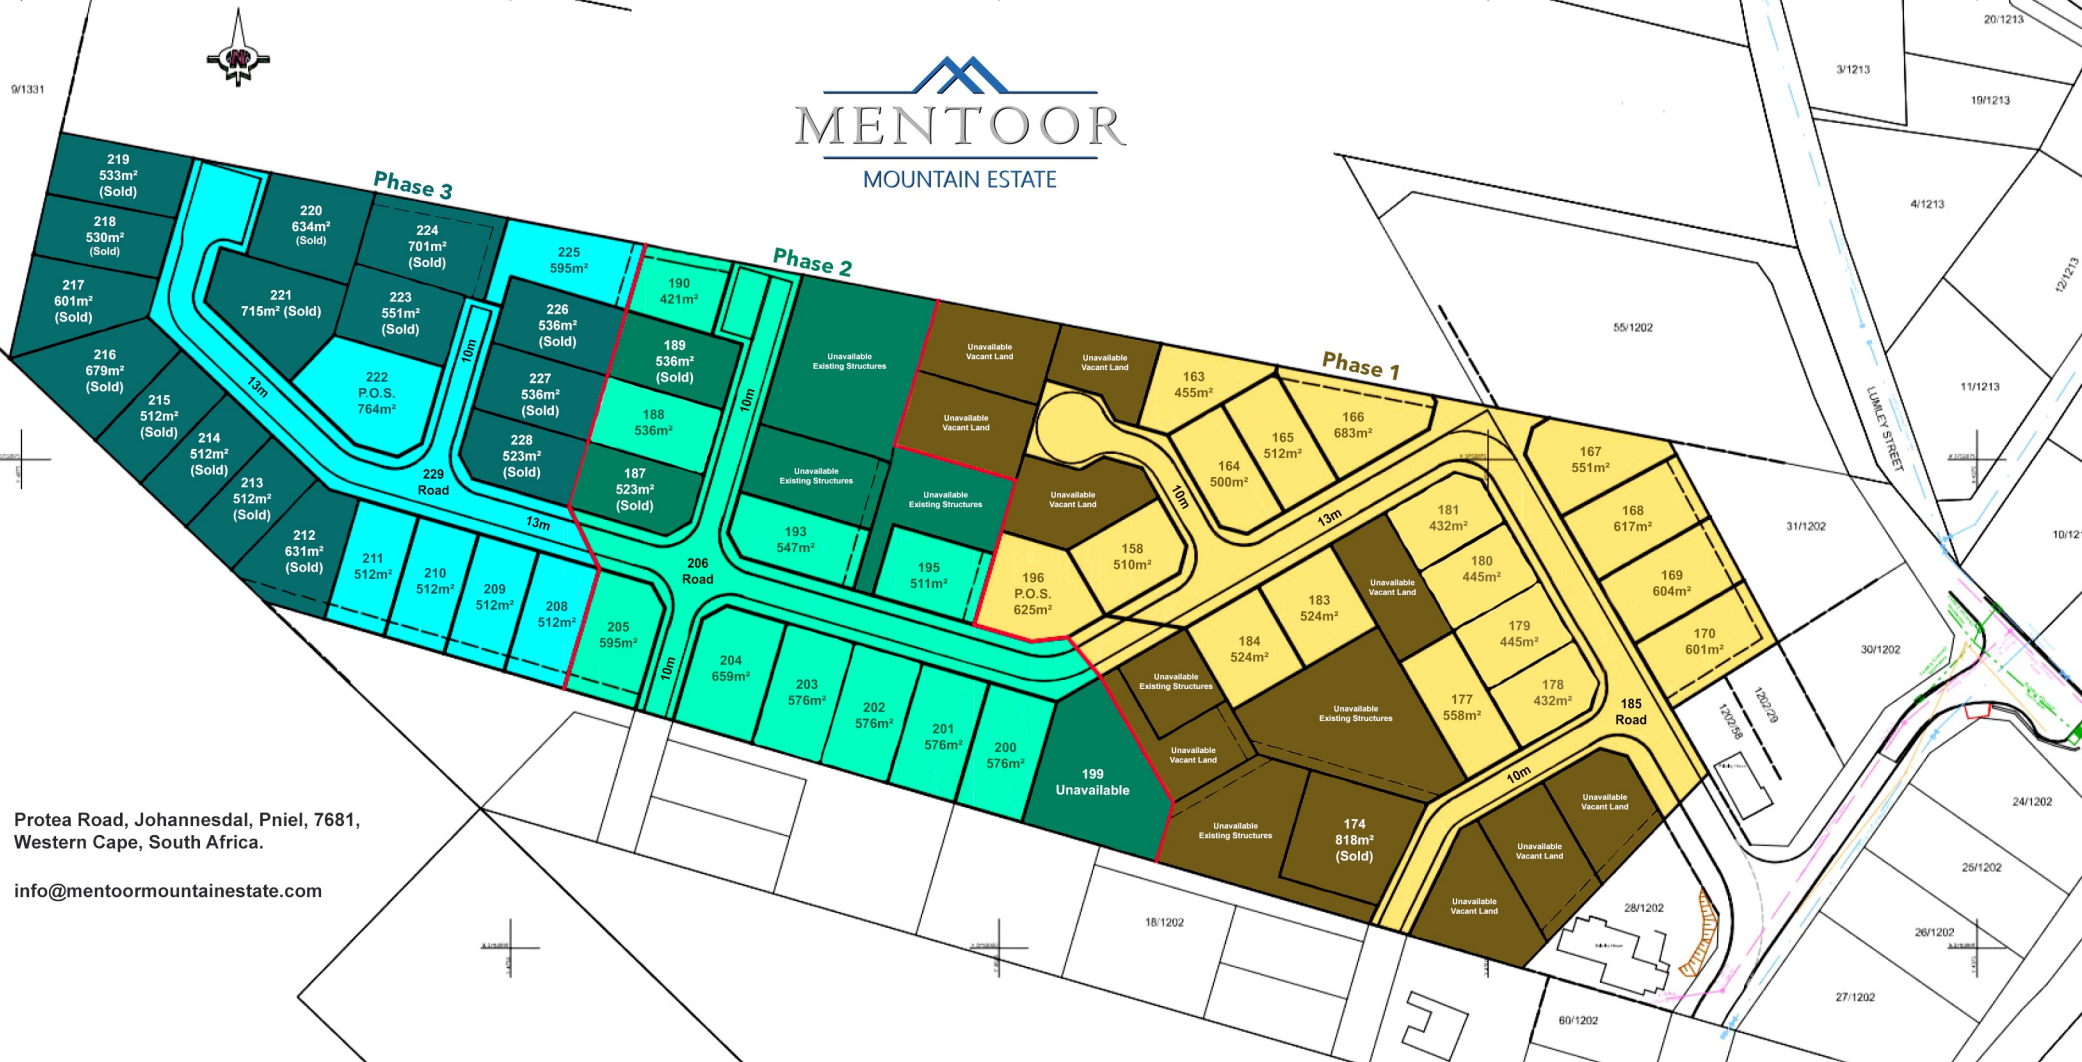

MENTOOR
MOUNTAIN ESTATE

 Protea Road, Johannesburg, Pniel, 7681,
Western Cape, South Africa.
 info@mentoormountainestate.com