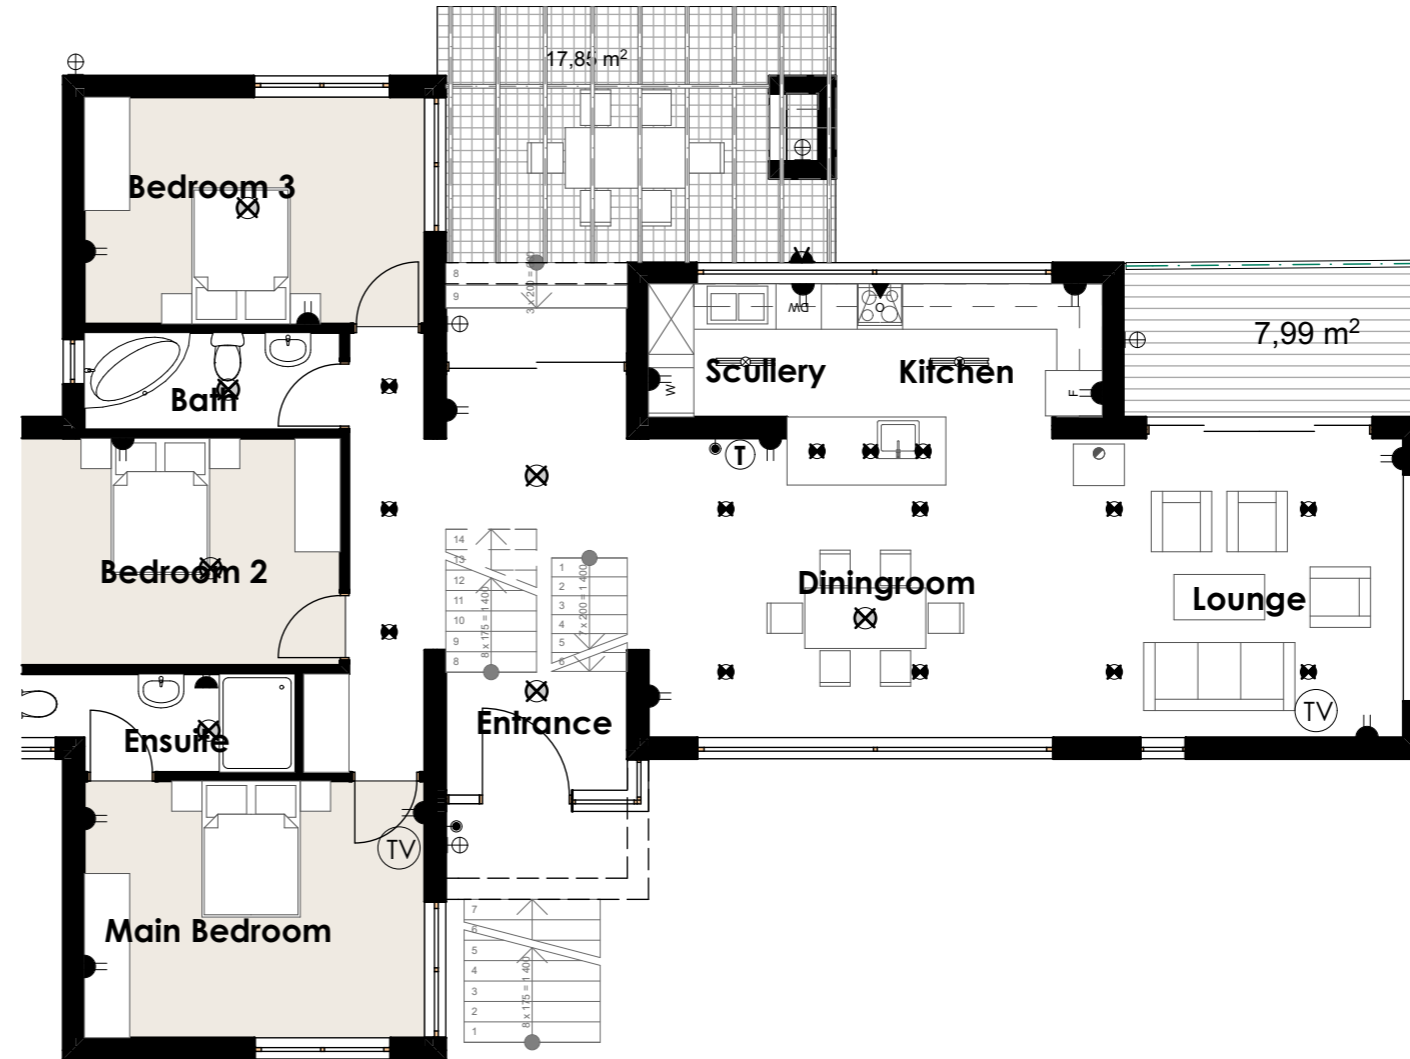

ELECTRICAL LEGEND	
AC	Air Conditioner Point
▶	Stove connection Point
▶	Single Power Point
▶	Double Power Point
▶	Waterproof Power Point
TV	TV point
T	Telephone Point
DB	DB (Distribution Board)
⊕	Wall mounted Light
⊕	Double Fluorescent Light fitting
⊗	Ceiling Light
⊗	Down Lighter
•	Light Switch
•	Door Bell
HW	Hot Water Cylinder - linked to Solar panels
⊗	Extractor Fan

Groundfloor 1:100

Firstfloor 1:100

TYPE D

Mentoor Mountain Estate

Electrical Plan