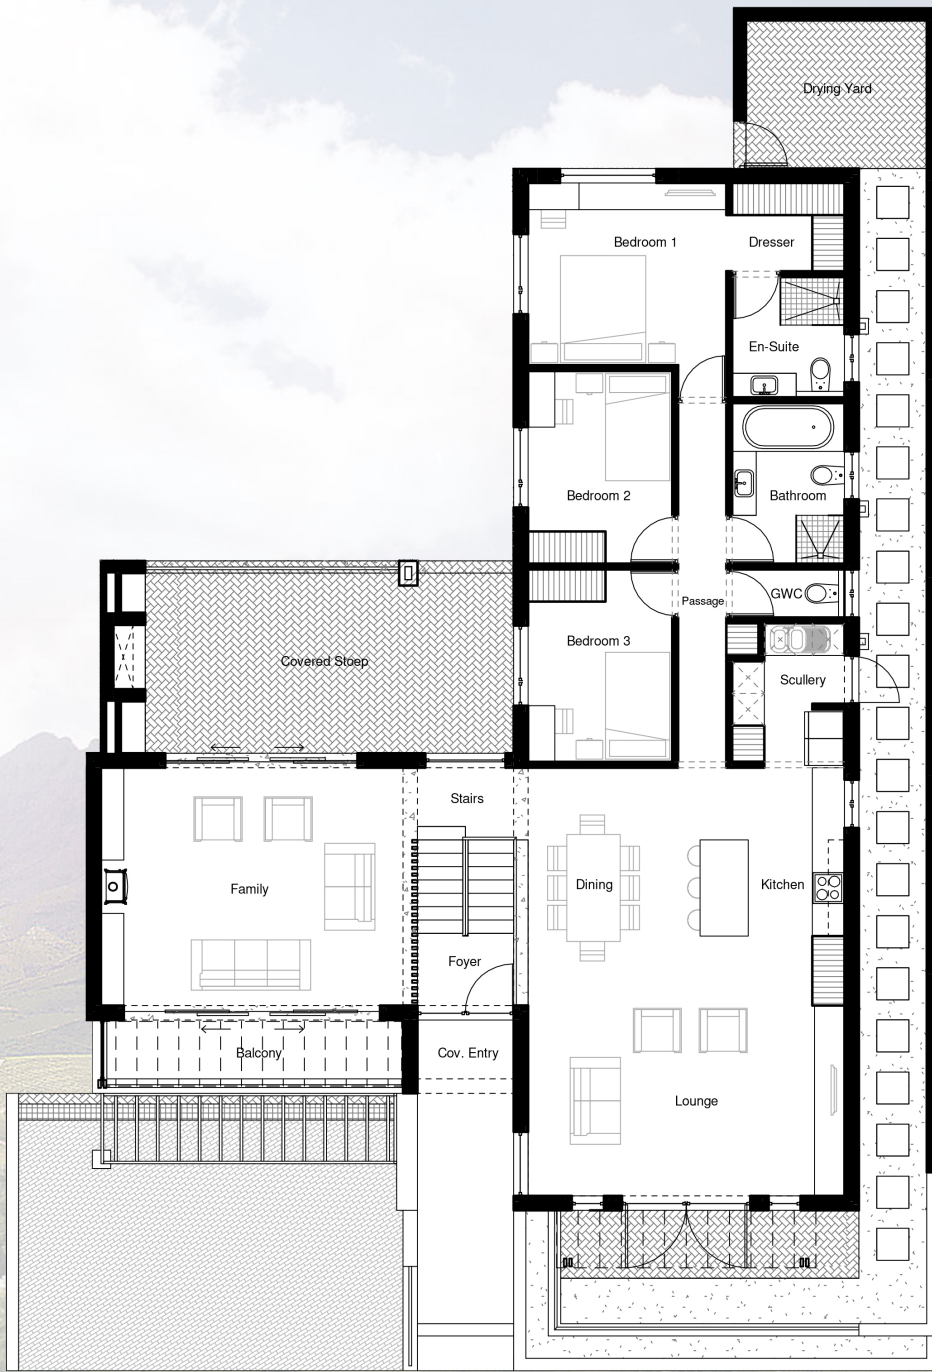

TYPE B

GROUND STOREY PLAN
SCALE 1:100