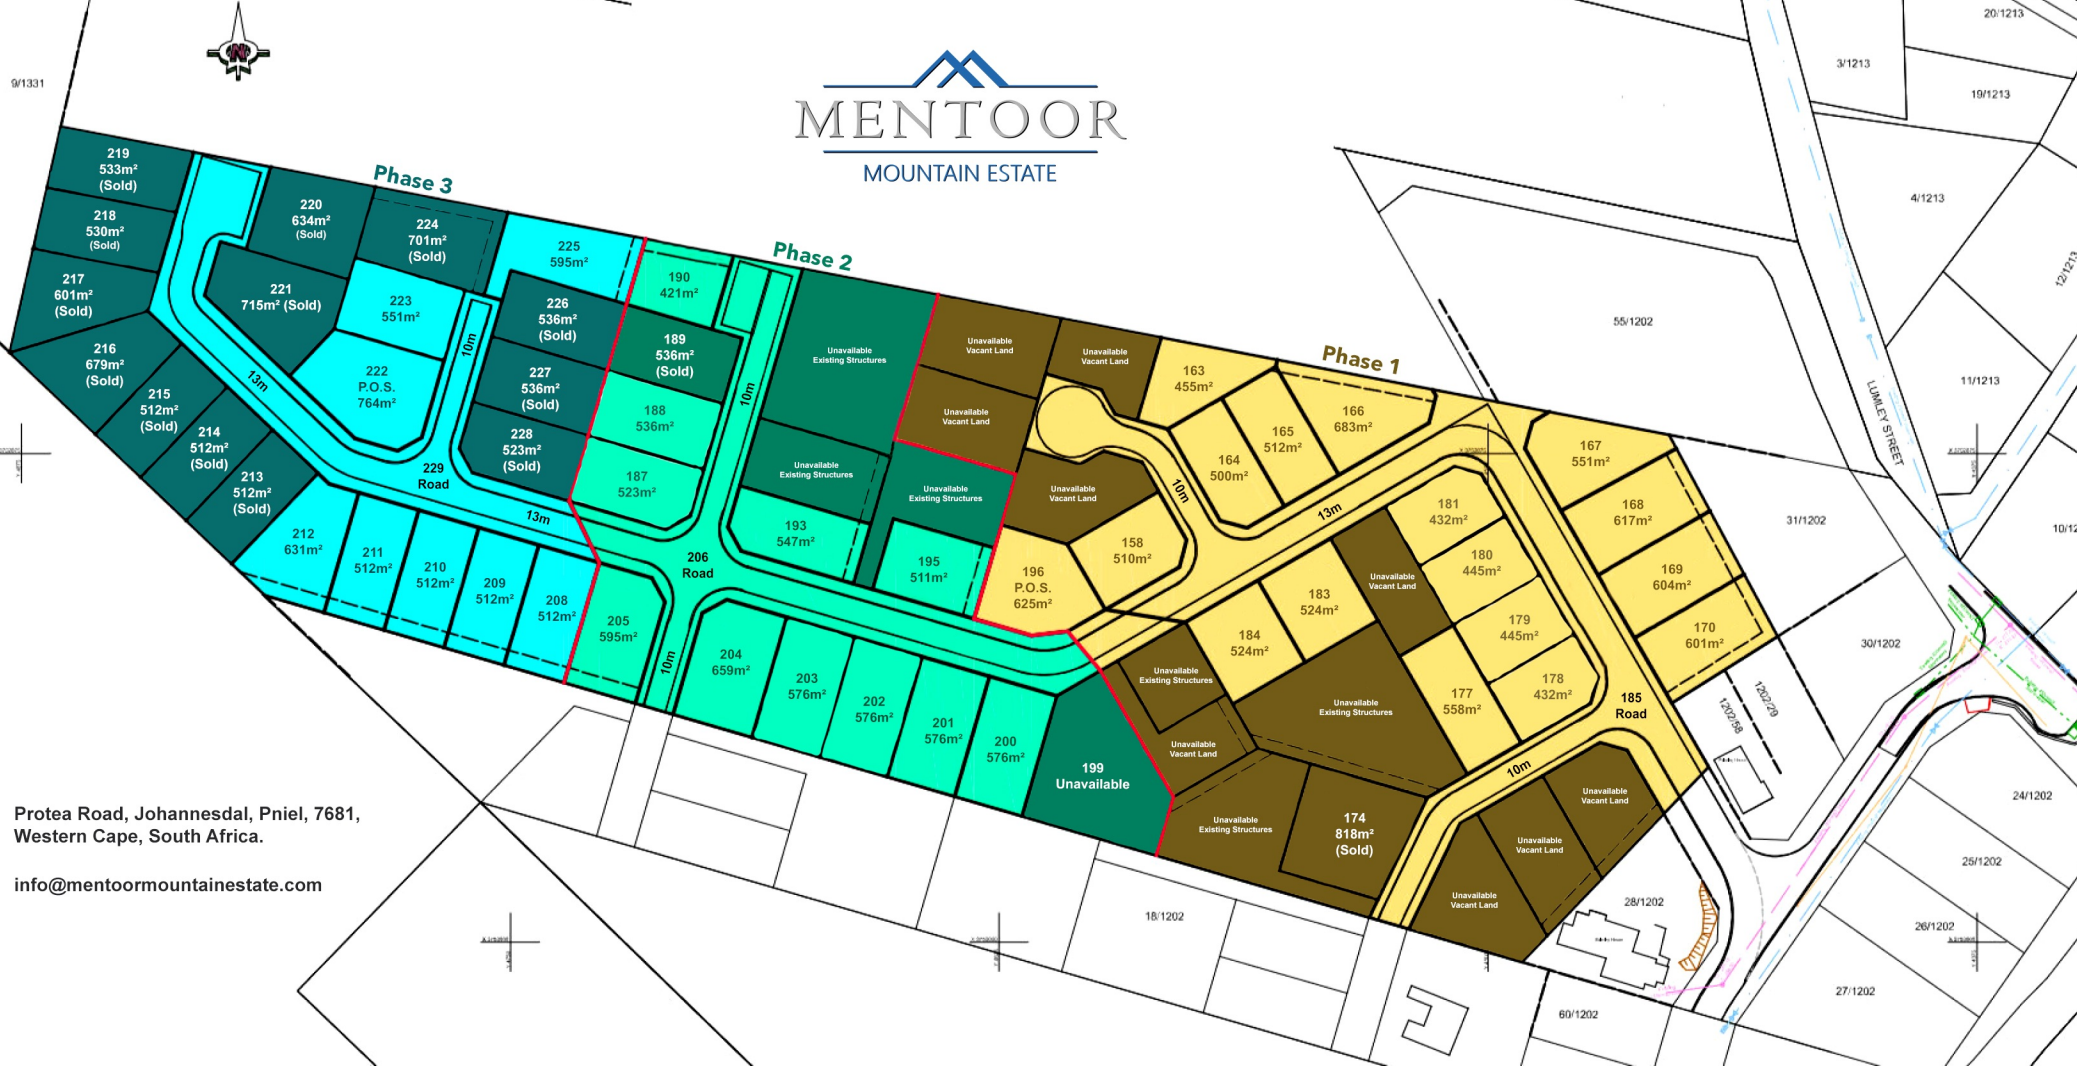

MENTOOR

MOUNTAIN ESTATE

Protea Road, Johannesburg, Pniel, 7681,
Western Cape, South Africa.

info@mentoor-mountainestate.com