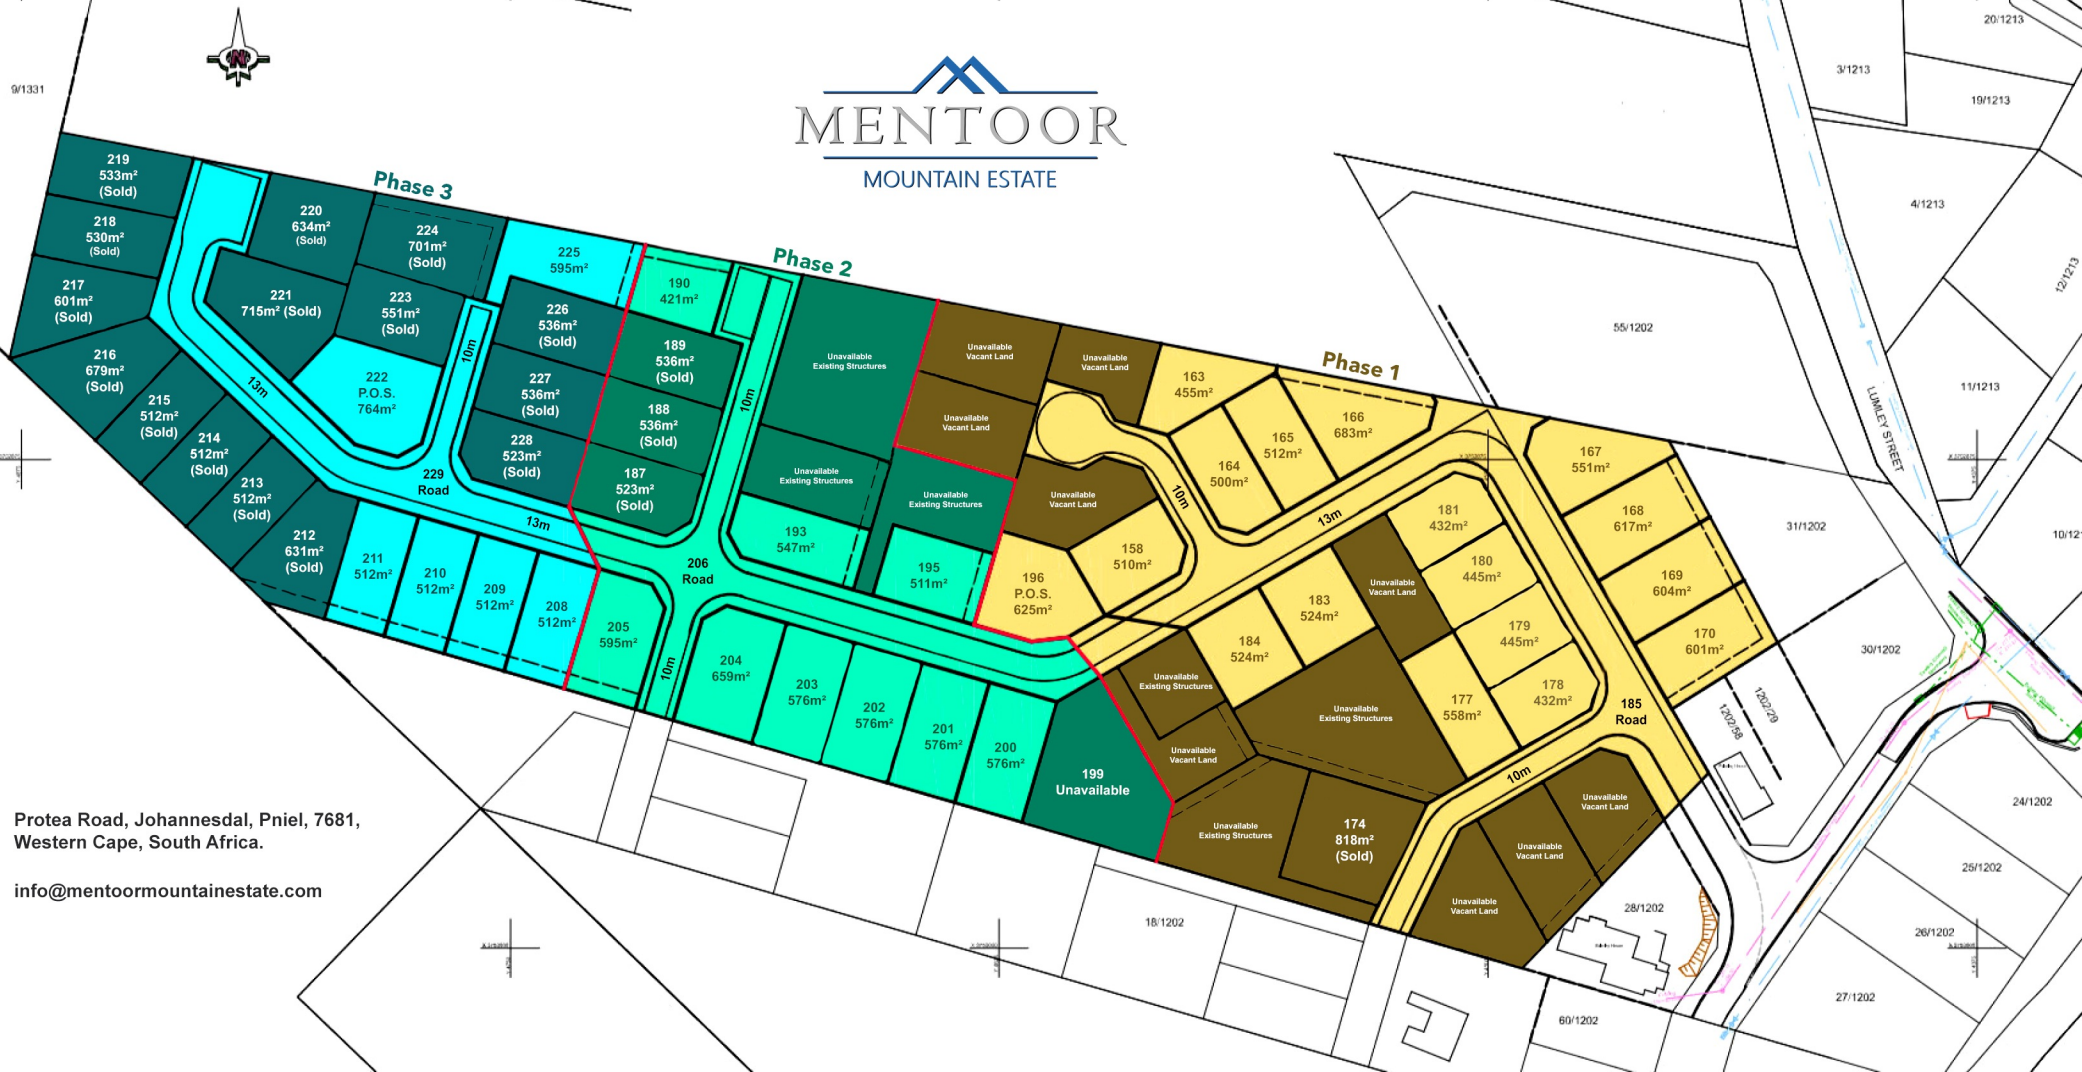

MENTOOR

MOUNTAIN ESTATE

 Protea Road, Johannesburg, Pniel, 7681,
 Western Cape, South Africa.
 info@mentoormountainestate.com